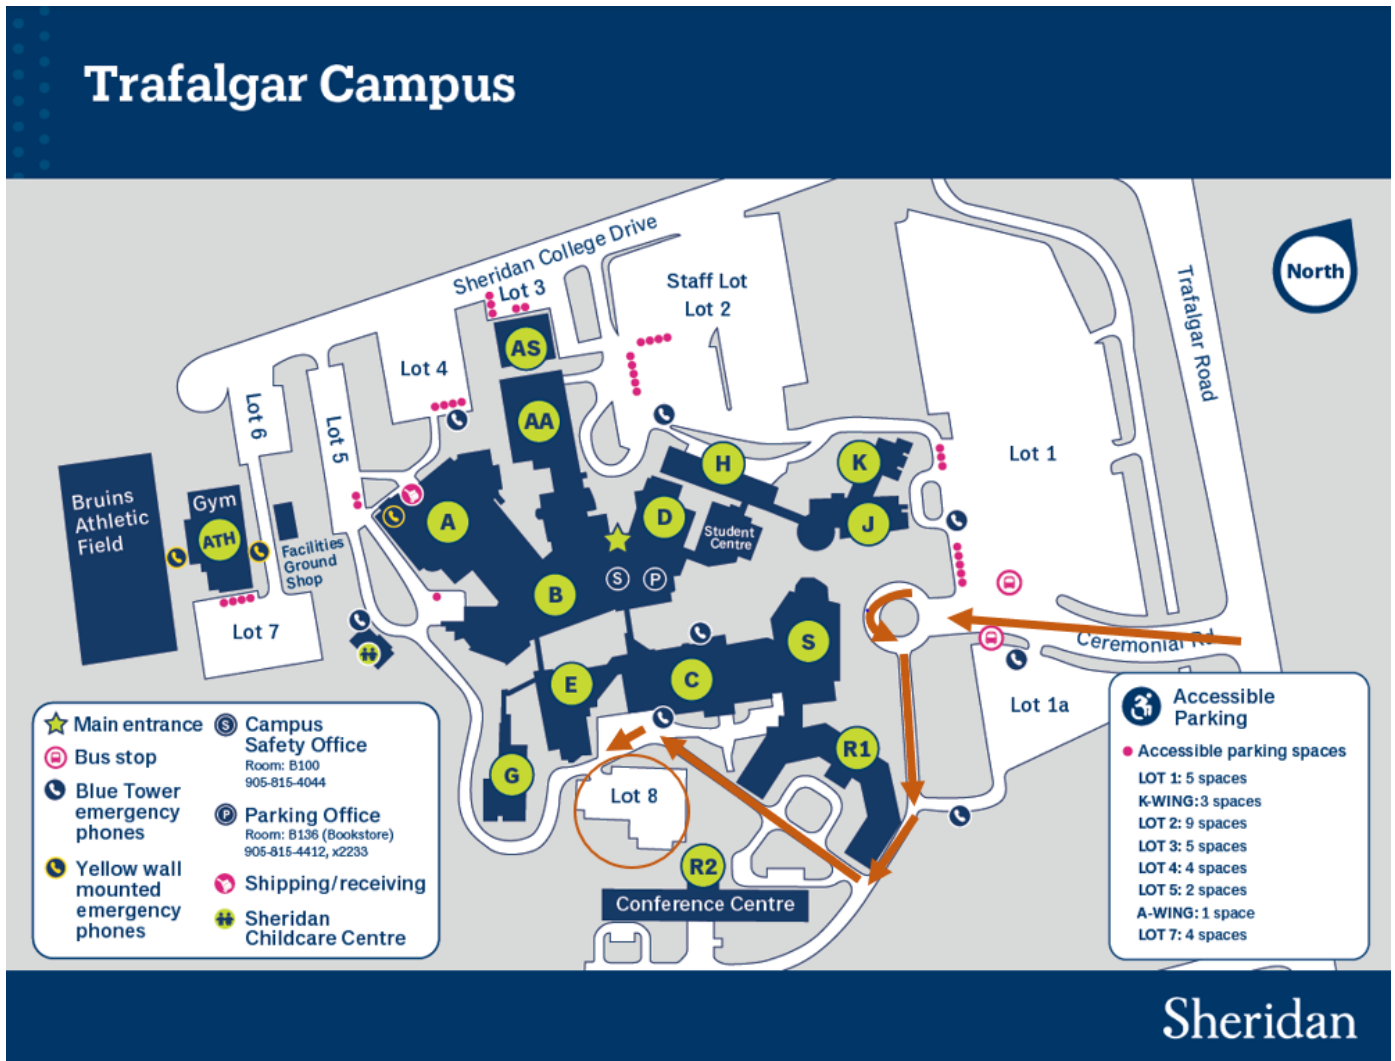

Conference Centre Parking (Lot 8)

Parking Code: #013885

Additional Directions:

Enter Sheridan College's Trafalgar Campus at Ceremonial Drive, which is the **south entrance**. Take the second (south) exit out of the roundabout and follow signs for Conference Hall, Residence 1 (R-1) and Residence 2 (R-2).

Take a right at the 3-way stop beside R-1 (red/orange brick residence building).

Conference Centre parking (Lot 8) is 100 metres ahead on the left-hand side, north entrance to the Conference Centre is under the white awning directly beside our large patio.